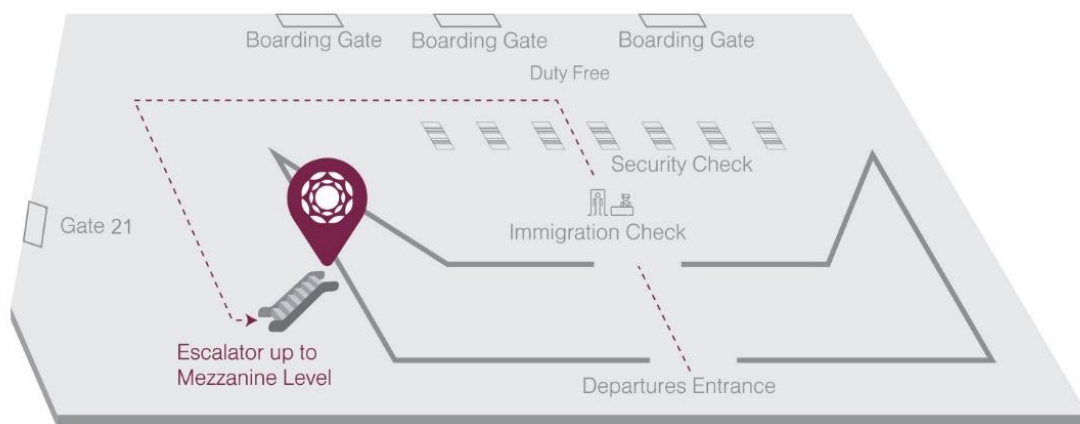

### Location

Terminal 2 International Departures Air side  
Mezzanine Floor Opposite Gate 21

Location map available on next page

Published on 28<sup>th</sup> February 2023

Join Smart Traveller Now

**Plaza Premium Lounge Terminal 2 International Departures,  
Mezzanine Floor Opposite Gate 21  
King Khalid International Airport RIYADH Saudi Arabia**

**Address:** Plaza premium Lounge Terminal 2 International Departures Mezzanine Floor opposite Gate 21 ,

**Airside -** The lounge is located within the restricted area where passengers departing have cleared customs and passport control and for transit passengers from T2 who have cleared transit customs and security control. An onward flight boarding pass is required.