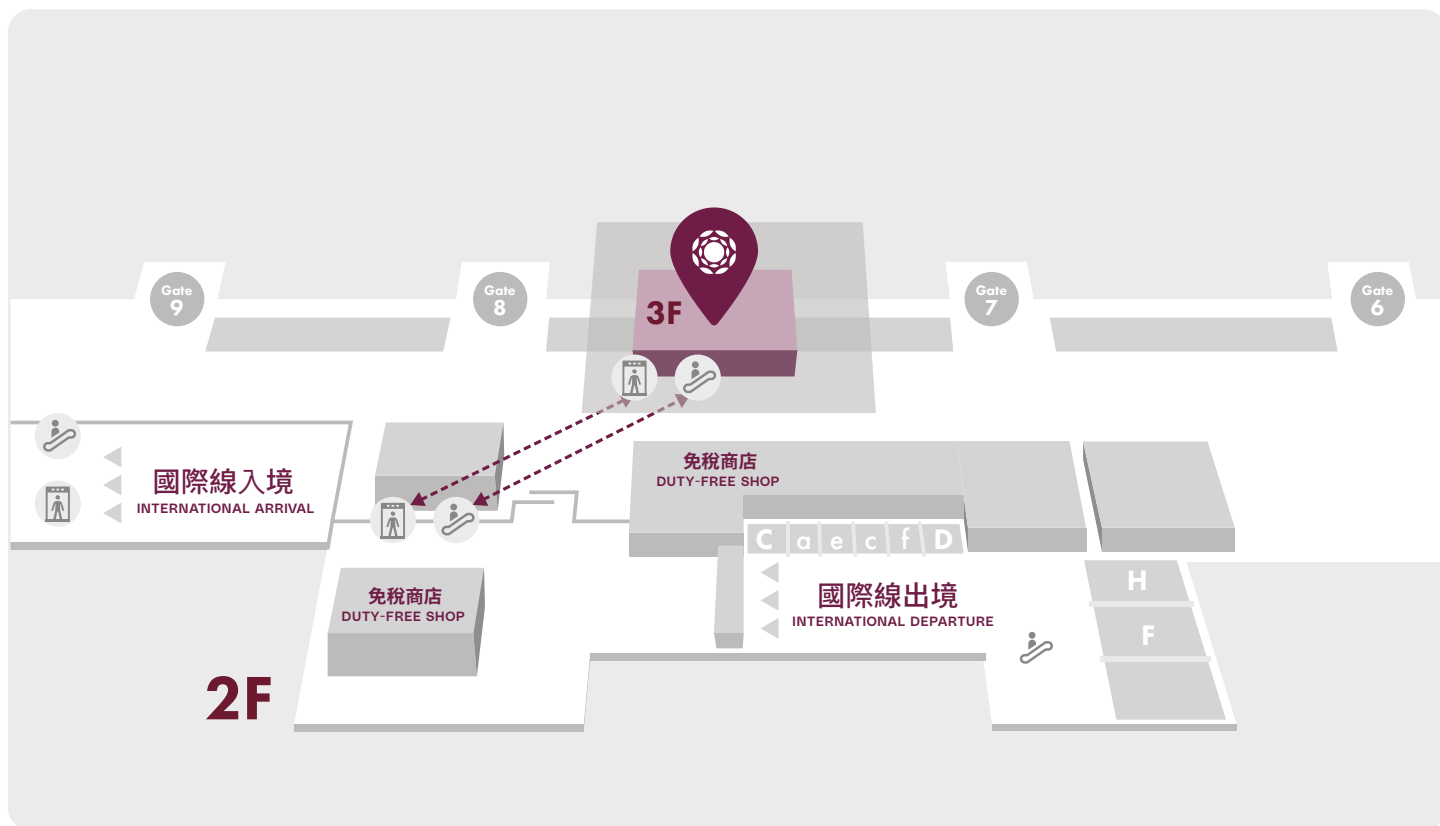

Plaza Premium Lounge Taipei Songshan Airport

For information on operating hours click [here](#).

The Lounge

Located at Taipei Songshan Airport (TSA), in the restricted area on the Departures Level, the lounge offers a spacious and comfortable resting area for guests before boarding. After clearing security, take the escalator to the lounge on the 3rd floor. It offers a wide range of services and facilities, allowing all travelers to rest and relax before their onward journey.

Facilities

- ✂ Food & Beverages
- 🚻 Accessible Wash Room
- 🔌 Charging Station
- ✈ Flight Information
- 👤 VIP Room
- 🎨 Art Gallery
- 🚗 Lounge Bay
- 📶 Wi-Fi
- 🌱 Vegetarian Options
- 📺 TV Channel
- 👜 Lounge To Go

Location

Level 3, Departures Level, Terminal 1,
Taipei Songshan Airport

AIRPORT CODE: TSA

Published in 24 January 2025

Plaza Premium Lounge Taipei Songshan Airport

OUR EXTENSIVE SERVICES & FACILITIES

Food & Beverage