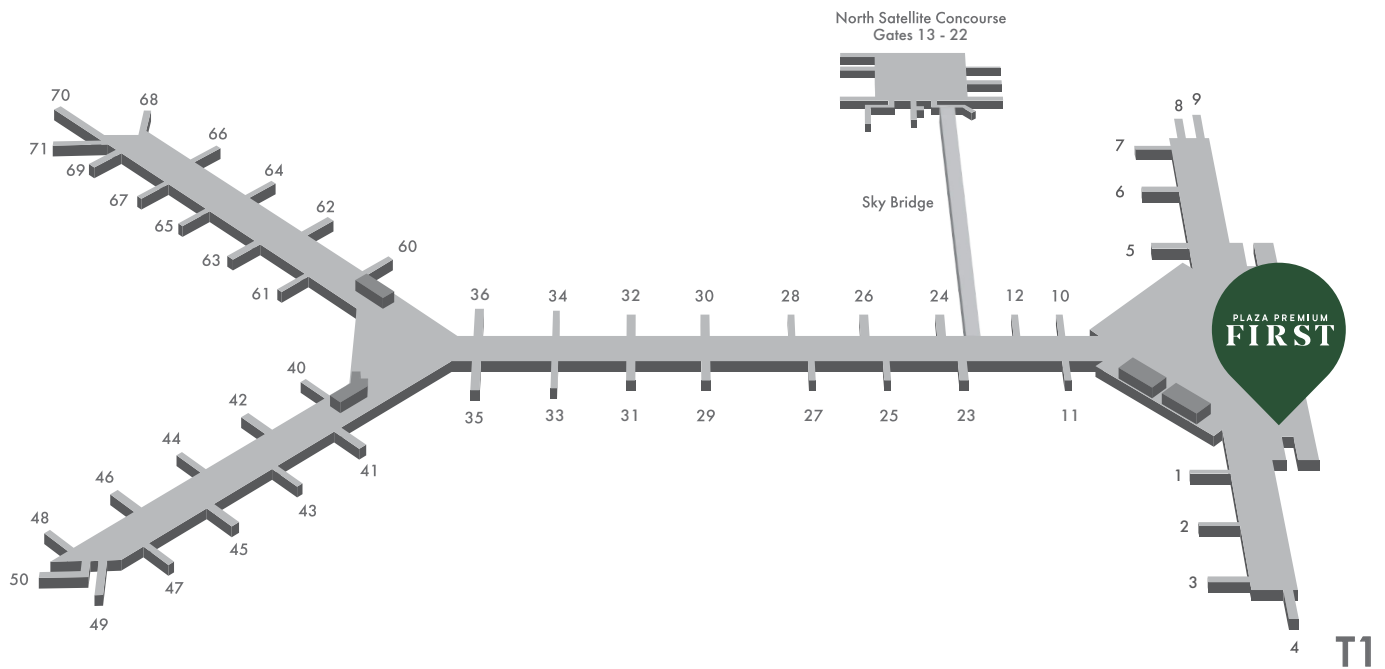

*Charges may apply. Please contact our lounge team for details.

Published on 17 March 2025

Join Smart Traveller Now

Plaza Premium First (Near Gate 1, Departures) Hong Kong International Airport (Airport Code: HKG)

Address: Level 6, Departures Level, Terminal 1, Hong Kong International Airport (Near Gate 1)

Airside - The lounge is located within the restricted area where passengers departing have cleared customs and passport control and for transit passengers who have cleared transit customs and security control. An onward flight boarding pass is required.