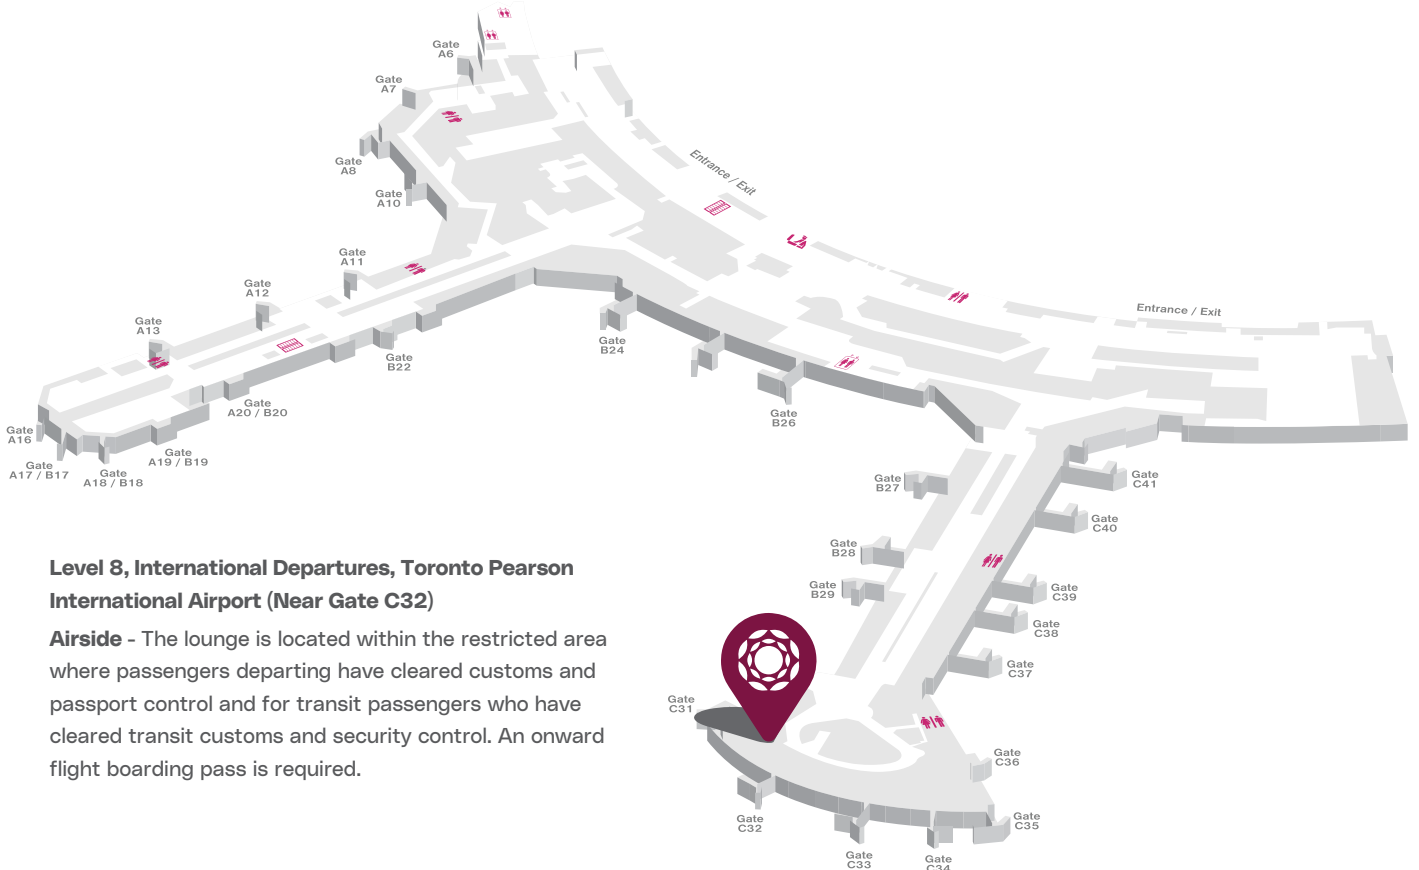

WHERE TO FIND US

Level 8, International Departures, Toronto Pearson International Airport (Near Gate C32)

Airside - The lounge is located within the restricted area where passengers departing have cleared customs and passport control and for transit passengers who have cleared transit customs and security control. An onward flight boarding pass is required.

Contact

Tel: +1 416 776 5850

Enquiry: canada@plaza-network.com

Book online: plazapremiumlounge.com