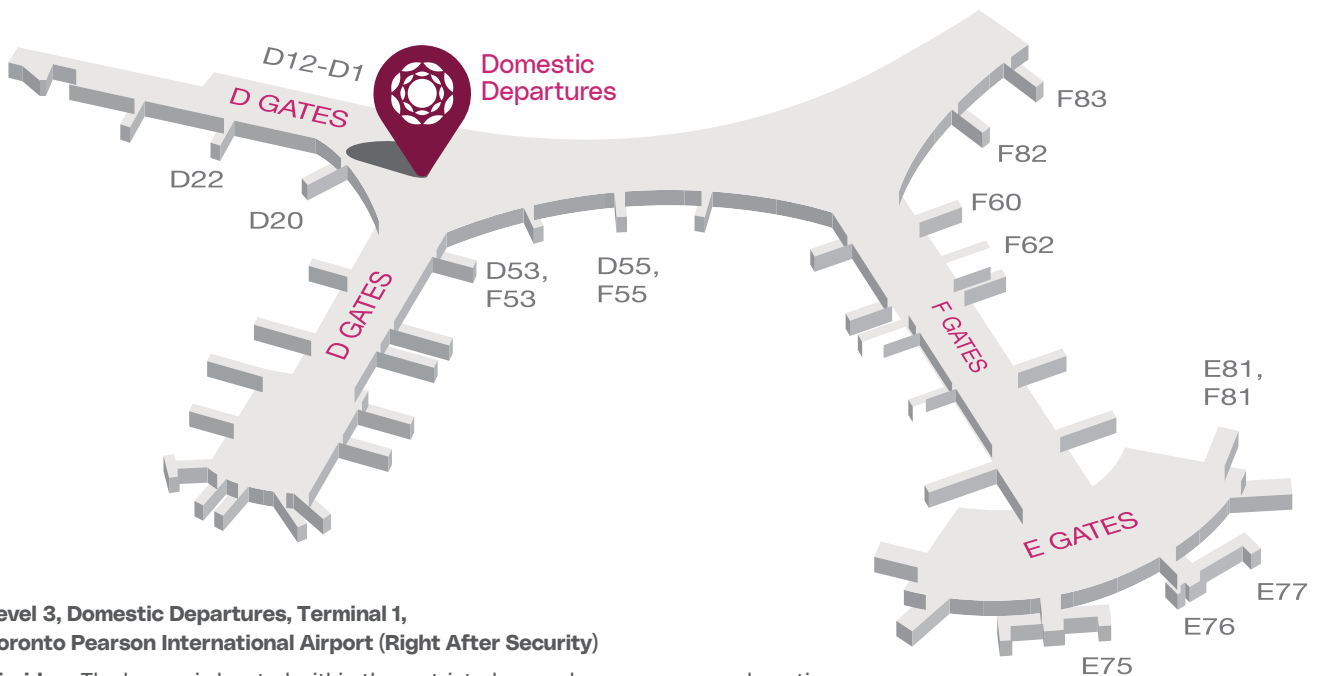

## The Lounge

The lounge is conveniently located just past security screening on Domestic Departures Level 3. With an area of 4,900 square feet, the lounge seats up to 110 guests in three separate seating zones. Comfortable sofa chairs and leather-covered swivel chairs provide a relaxing environment while enjoying a variety of hot food items, a soup and salad bar, hot and cold beverages, and a self-serve bar.

## Facilities

-  Bar Area
-  Food & Beverage
-  Shower Facilities
-  Lounge Bay
-  Vegetarian Options
-  Draft Beer
-  Wheelchair Accessible
-  Wi-Fi

**Scan for Location**  
Level 3, Domestic Departures,  
Terminal 1, Toronto Pearson  
International Airport

# Plaza Premium Lounge Toronto Pearson International Airport

**PROUDLY  
LOCAL**

## WHERE TO FIND US

**Level 3, Domestic Departures, Terminal 1,  
Toronto Pearson International Airport (Right After Security)**

**Airside** - The lounge is located within the restricted area where passengers departing have cleared customs and passport control and for transit passengers who have cleared transit customs and security control. An onward flight boarding pass is required.