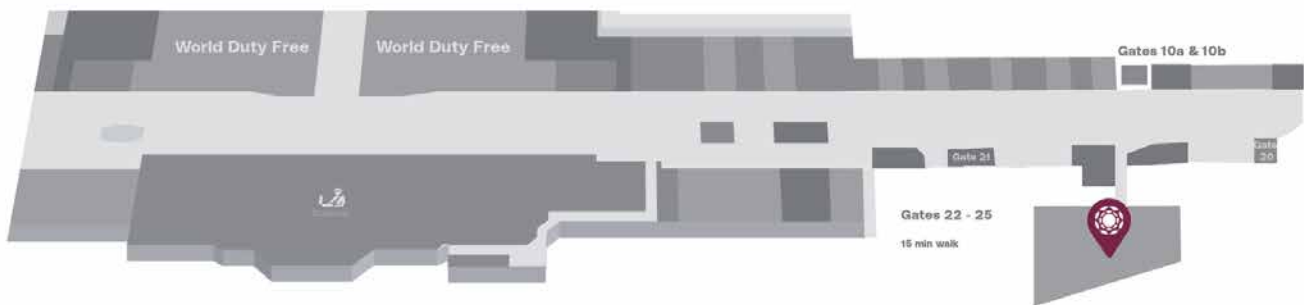

Plaza Premium Lounge Heathrow Airport Terminal 4 Departures

The Lounge

Plaza Premium Lounge at Heathrow's Terminal 4 Departures is the perfect sanctuary for travellers to relax before their next destination. This spacious oasis of tranquillity and elegance features floor-to-ceiling windows with panoramic views overlooking the runway, allowing you to enjoy views of planes arriving and taking off. The sleek design blends with the iconic architecture of London, infusing the atmosphere with natural elements to create a serene environment before your flight.

The lounge is designed to cater to the diverse needs of travellers for both work and relaxation. It includes a dedicated quiet zone for business travellers, separate male and female prayer rooms for private spiritual reflection, and shower facilities to help you refresh before your journey. The lounge offers a buffet with a selection of freshly prepared hot and cold dishes, ensuring a delightful experience.

Facilities

- | | |
|---|--|
|  Food & Beverages |  Lounge Bay |
|  Prayer Room |  Wifi |
|  Shower Facilities |  Disable-friendly |
|  Bar | |

Location

Opposite to Gate 10a and 10b
Level 2, Terminal 4 Departures,
London Heathrow Airport

Location: Opposite Gates 10a and 10b, Level 2, Terminal 4 Departures

Plaza Premium Lounge Heathrow Airport Terminal 4 Departures

OUR EXTENSIVE SERVICES & FACILITIES

Food & Beverage

- Offers an array of dining delights including British and International Cuisines
- Complimentary selection of house beer and house wine
- Vegetarian options
- Gluten-free options
- Complimentary coffee, tea and soft drinks
- Premium drinks*