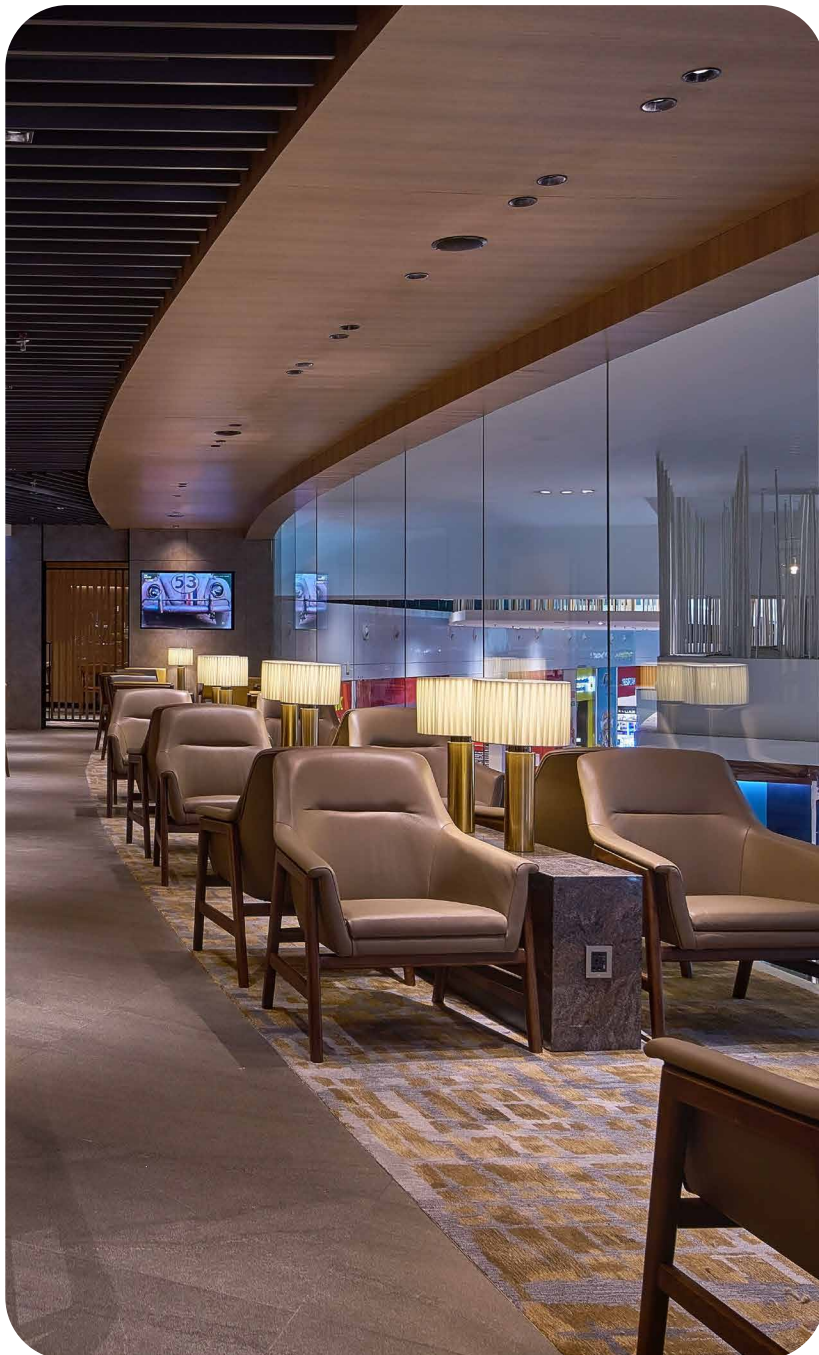

## The Lounge

This cosy Plaza Premium Lounge located just next to Aerotel Kuala Lumpur, welcomes all travellers, regardless of airline or class of ticket to refresh and relax prior to boarding.

Aside from the signature services and facilities such as comfortable lounge seating, dining, work areas and complimentary Wi-Fi, guests will also enjoy a sumptuous spread of food and beverage options, with the live kitchen serving cook-to-order menu daily.

This lounge also houses one VIP Room for 4 persons, and meeting facilities for up to 12 persons for a fee. Please refer to our friendly Guest Service Officers for inquiry.