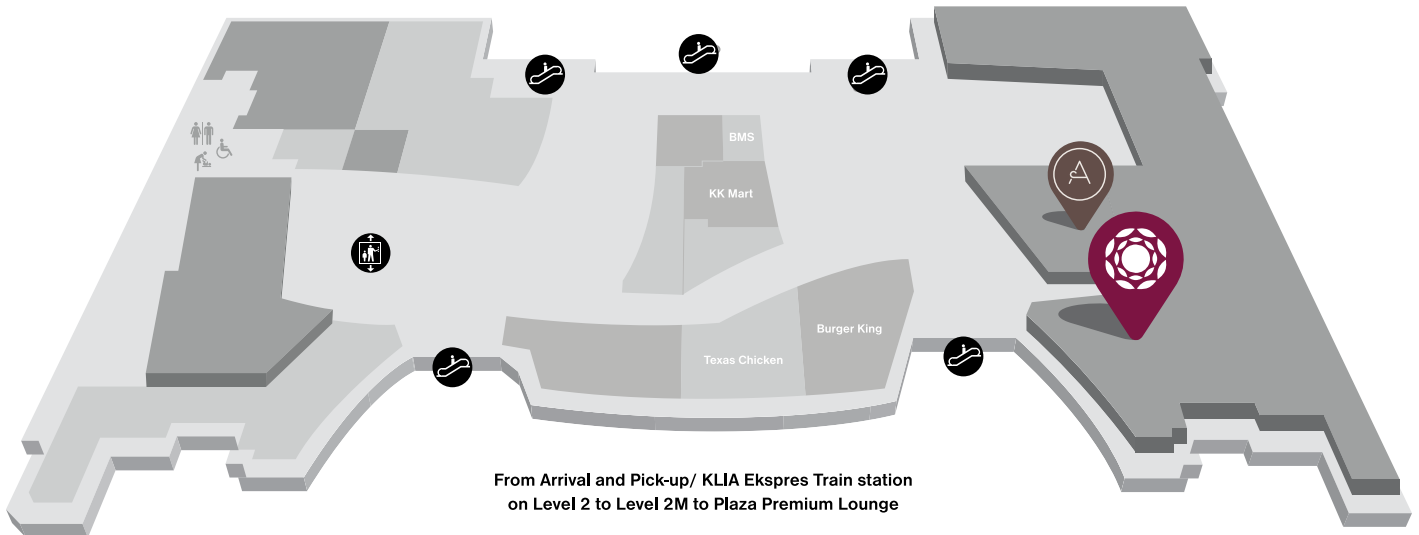

## Kuala Lumpur International Airport

**PROUDLY LOCAL**

### WHERE TO FIND US

From Arrival and Pick-up/ KLIA Ekspres Train station on Level 2 to Level 2M to Plaza Premium Lounge

### Level 2M, Gateway@KLIA2, Terminal 2, Kuala Lumpur International Airport (next to Aerotel Kuala Lumpur)

Landside - The lounge is located within the non-restricted area prior to clearing passport control and for arriving passengers who have left the airport restricted area.