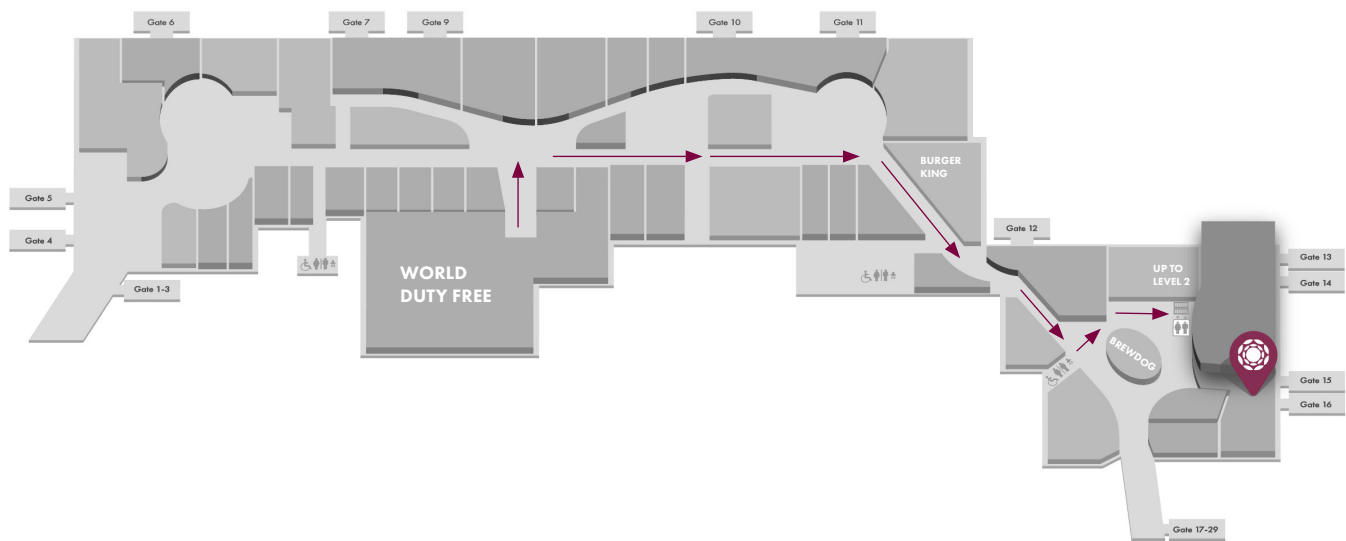

#### What's More

- Baby changing station
- Flight information display
- Kids play area
- Interactive Area
- Computer Station
- Wi-Fi

### Location

Level 2, Plaza Premium Lounge Edinburgh, Edinburgh Airport, Edinburgh, EH12 9DN  
Using the staircase or lift near Gate 16, Level 1

Location map available on next page

# Plaza Premium Lounge Edinburgh (Level 2, Near Gate 16)

## Edinburgh Airport (Airport Code: EDI)

Level 2, Plaza Premium Lounge Edinburgh, Edinburgh Airport, Edinburgh, EH12 9DN  
Using the staircase or lift near Gate 16, Level 1

**Airside** – The lounge is located within the restricted area where passengers departing have cleared customs and passport control and for transit passengers who have cleared transit customs and security control. An onward flight boarding pass is required.