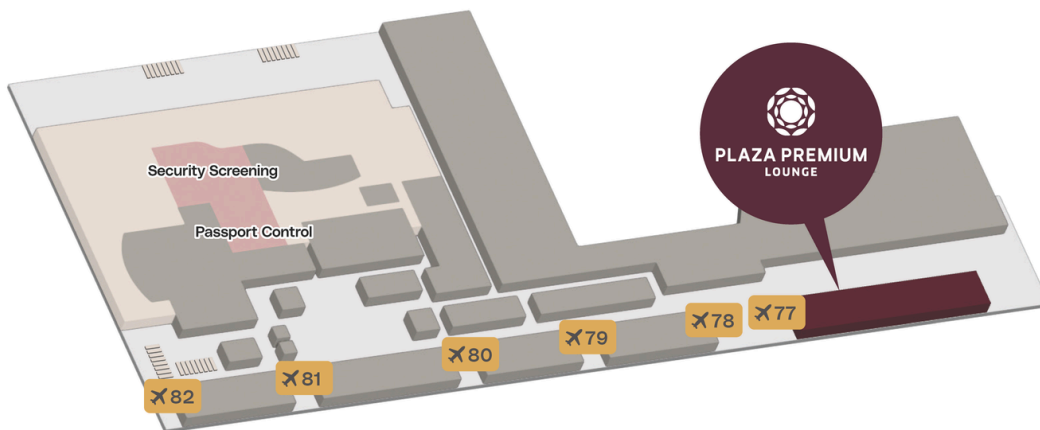

Plaza Premium Lounge (International Departures) Brisbane Airport (Airport code: BNE)

For information on operating hours click [here](#).

The Lounge

Our bright and welcoming Plaza Premium Lounge is nestled within the International Terminal at Brisbane Airport. The perfect place to relax away from the crowds, embrace panoramic views of the airfield through floor-to-ceiling windows, filling the space with natural light.

Whether you're a business traveller or leisure seeker, our lounge promises a warm welcoming pre-flight destination.

Scan for Location

Level 3, International Terminal,
Brisbane Airport (near Gate 77)

Plaza Premium Lounge (International Departures) Brisbane Airport (Airport code: BNE)

WHERE TO FIND US

Level 3, International Departures, Brisbane Airport QLD 4008 (Near Gate 77)

Airside - The lounge is located within the restricted area where departing passengers have cleared customs and passport control, and for transit passengers who have cleared transit customs and security control. Departure gates are located on Level 3. An onward boarding pass is required.