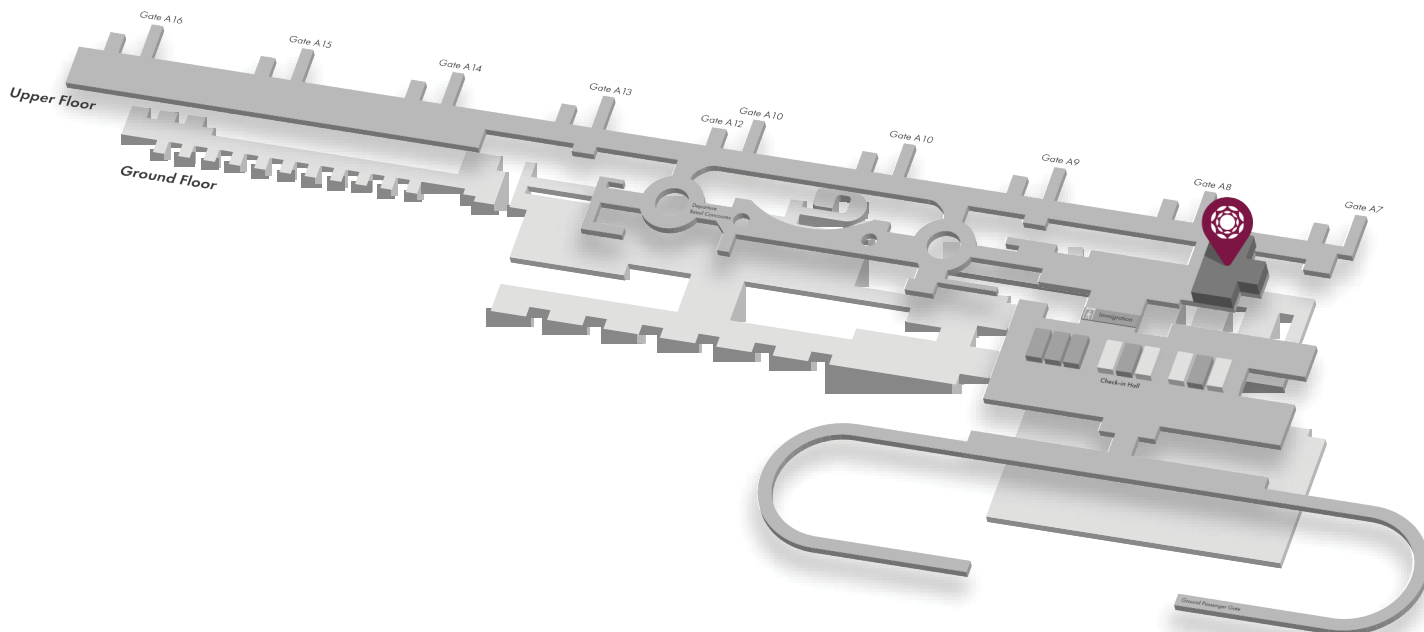

## The Lounge in Addis Ababa

Spanning 1,000 square meters and **conveniently located right after Security, Plaza Premium Lounge** is designed to deliver world-class services to accommodate up to 325 guests. Featuring a wide range of facilities that cater to different types of travelers, the lounge comes well-equipped with a business centre, shower rooms, as well as an open café/restaurant concept for global travelers to enjoy an array of dining delights before departing for their destinations.

## Services and Facilities

-  Bar (charges may apply)
-  Charging Station
-  Flight Information
-  Food & Beverage
-  Smoking Area
-  WiFi
-  Shower Room
-  Work stations

## Location

After security, Terminal 2, International Departures,  
Addis Ababa Bole International Airport, Ethiopia

**Airside** - The lounge is located within the restricted area where departing passengers have cleared customs and passport control, and for transit passengers who have cleared transit customs and security control. An onward boarding pass is required.

## Plaza Premium Lounge (International Departure) Addis Ababa Bole International Airport (Airport Code: ADD)