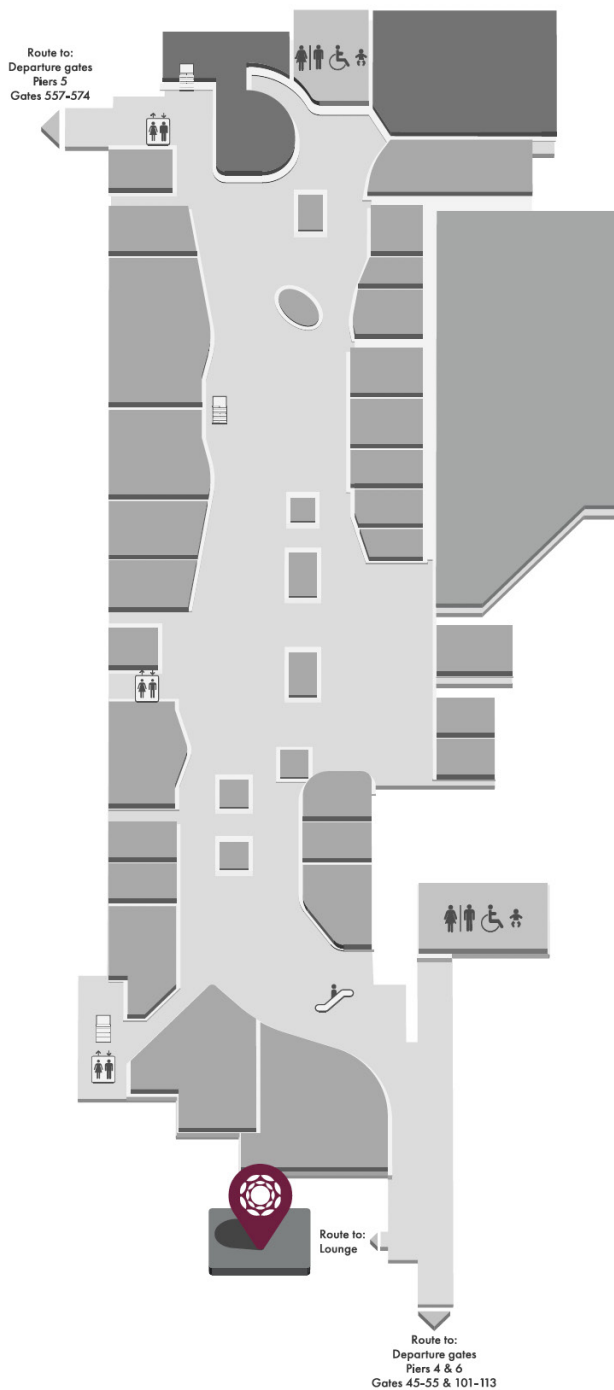

Fuel up with our self-service delights and customize your meal at the pizza corner or burger bar. Savour in a jacket potato and enjoy unlimited beer before embarking of your travel adventure.

Families can find our dedicated Kids Zone a welcoming space, ensuring young travellers stay entertained while enjoying their bites.

With affordable entry rates, high-speed Wi-Fi, and cozy zone seating, Plaza Express promises a seamless travel experience. Get ready on your journey with excitement!

Facilities

- | | | | |
|---|------------------|---|----------------|
| ✂ | Food & Beverages | 🪑 | Lounge Seating |
| 🍷 | Bar Area | 📶 | Wifi |

Address

4th Floor, North Terminal Departures
(near gates 45-55 and 101-103),
London Gatwick Airport

Plaza Express London Gatwick Airport

4th Floor, North Terminal Departures (near gates 45-55 and 101-103), London Gatwick Airport

Airside - The lounge is located within the restricted area where departing passengers have cleared customs and passport control, and for transit passengers who have cleared transit customs and security control. Departure gates are located on Level 2. An onward boarding pass is required.